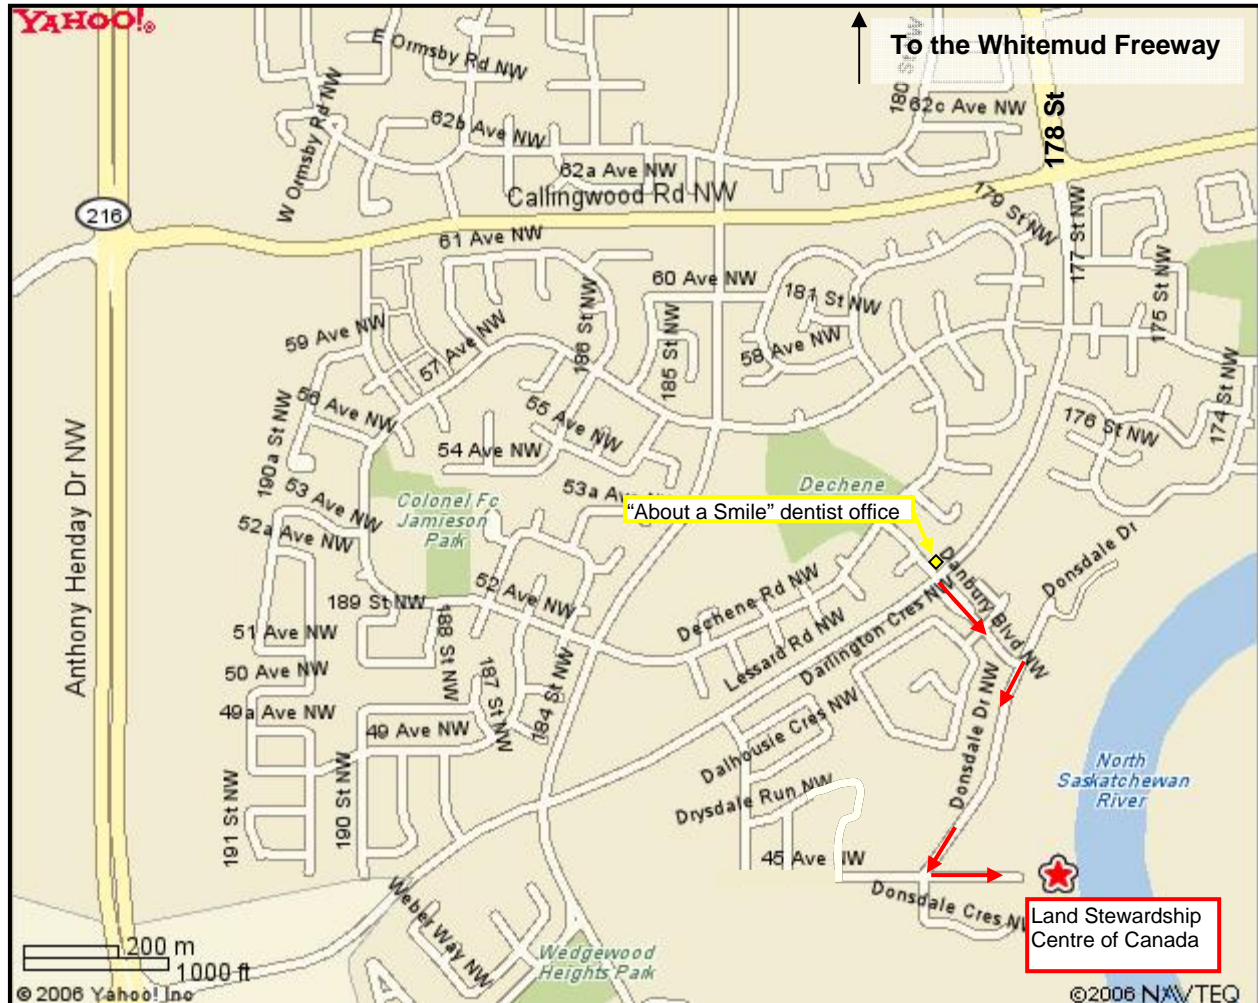

Directions to the Land Stewardship Centre of Canada

Imrie House, 17503-45 Avenue,
Edmonton, AB T6M 2N3
Phone: (780) 483-1885

If coming from the Whitemud Freeway:

- 1) Go south on 178th Street (it will turn into Lessard Road after you cross Callingwood Road)
- 2) Lessard Road will start curving and will go down to one lane. When you get to the dentist's office on the right hand side ("About a Smile") turn **LEFT** onto Danbury Blvd. (look for a sign stating "Properties of Donsdale" on the left)
- 3) When you get to a "T" intersection, turn **RIGHT** down Donsdale Drive (dirt road).
- 4) At the point where Donsdale Drive starts curving to the right to become 45 Ave you must make a **SHARP LEFT** past the block of mailboxes, down the unsigned lane marked "No Exit."
- 5) Continue for ~ 50 metres, and then turn into our driveway on the **RIGHT** - there will be a sign that says Land Stewardship Centre of Canada.

If coming from Anthony Henday Drive:

- 1) Take the Lessard Road exit
- 2) Turn **RIGHT** onto Danbury Blvd. (watch for the dentist's office on the left side of the road and a sign stating "Properties of Donsdale" on the right)
(continue from #3, above)